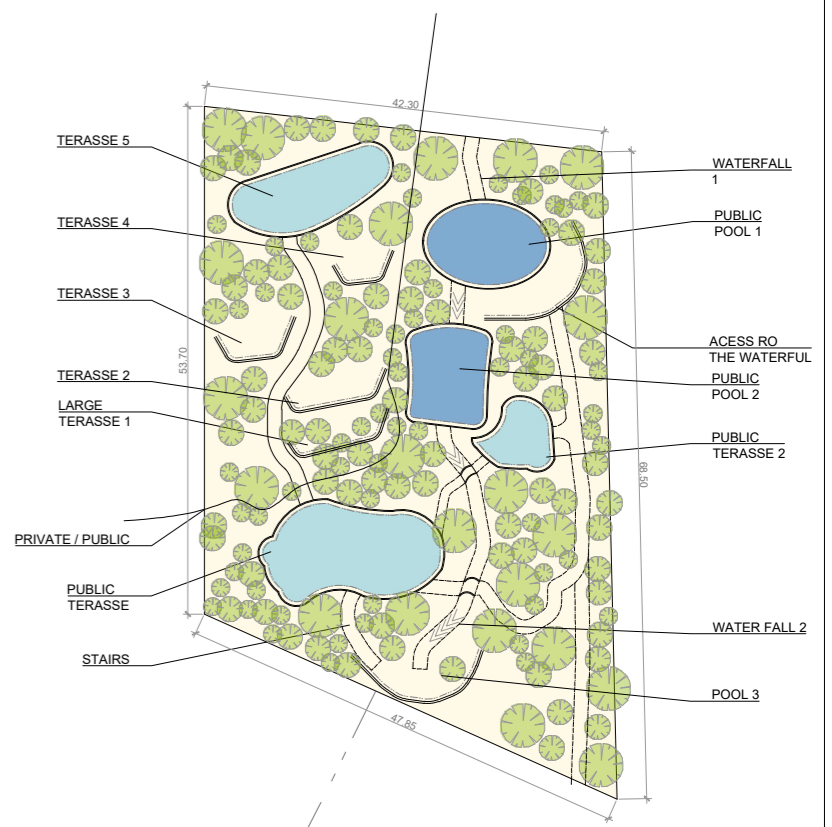

1 BEDROOM  
 1 BEDROOM  
 OUTDOOR SOCIAL AREA  
 2 BEDROOM  
 VEGETABLE GARDEN & AGROFORESTRY  
 1 BEDROOM  
 FARM + WORKSHOP WORK AREA  
 PRODUCE  
 VEGETABLE GARDEN & AGROFORESTRY

3 BEDROOM  
 VEGETABLE GARDEN & AGROFORESTRY  
 EXISTING DWELLING  
 EXISTING DWELLING  
 VEGETABLE GARDEN & AGROFORESTRY  
 AGROFORESTRY  
 EXISTING DWELLING  
 POND  
 COMMUNAL KITCHEN  
 OUTDOOR SOCIAL AREA

SHALA  
 STORE + KITCHEN  
 SITTING AREA  
 PONDS  
 AGRICULTURE  
 ABNB1,2,3,4  
 TEMAZCAL  
 RIVER POOL  
 OUTDOOR GAMES  
 AGRICULTURE

40 MIN WALK

HOBBIT VILLAGE

WALKING 1.5m

# MASTERPLAN WUWEI VILLAGE

ESC. 1/600